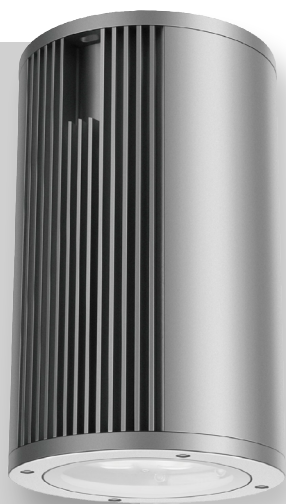

SHIFT.CL

EFFECTS
EFFECTS SERIES

References

Code	Light Color	Size-Power	Lense		Voltage	Driver
VL-SHIFT.CL	White					
	W24 2400K	Size A - 3,5W	8°	12°	UNIV 100-264Vac	STD ON/OFF
	W27 2700K	Size A - 8W	20°	30°		010 0-10V
	W30 3000K	Size B - 11W	45°	60°		DALI
	W40 4000K	Size B - 16W	ASYM			CAS Casambi
W60 6000K						
	White - COB Led module (SC)					
	W30 3000K	Size A - 10W	15°		UNIV 100-264Vac	
	W40 4000K	Size B - 26W				
	Single Color (SC)					
	R Red	Size A - 3,5W	8°	12°	UNIV 100-264Vac	STD ON/OFF
	B Blue	Size A - 8W	20°	30°		010 0-10V
	G Green	Size B - 11W	45°	60°		DALI
	A Amber	Size B - 16W	ASYM			CAS Casambi

Reference example

VL-SHIFT.CL-W24-SizeA-3,5W-8-UNIV-STD

Dimensions

SIZE A

SIZE B

Variations

SIZE A
D=100mm

SIZE B
D=155mm