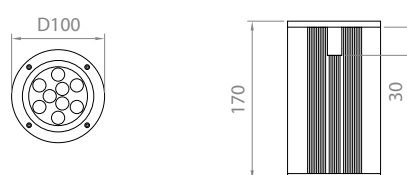

SHIFT.CL

EFFECTS
EFFECTS SERIES

References

Code	Light Color	Size-Power	Lense		Voltage	Driver
VL-SHIFT.CL	White					
	W24 2400K	Size A - 3,5W	8°	12°	UNIV 100-264Vac	STD ON/OFF
	W27 2700K	Size A - 8W	20°	30°		010 0-10V
	W30 3000K	Size B - 11W	45°	60°		DALI
	W40 4000K	Size B - 16W	ASYM			CAS Casambi
W60 6000K						
	White - COB Led module (SC)					
	W30 3000K	Size A - 10W	15°		UNIV 100-264Vac	
	W40 4000K	Size B - 26W				
	Single Color (SC)					
	R Red	Size A - 3,5W	8°	12°	UNIV 100-264Vac	STD ON/OFF
	B Blue	Size A - 8W	20°	30°		010 0-10V
	G Green	Size B - 11W	45°	60°		DALI
	A Amber	Size B - 16W	ASYM			CAS Casambi

Reference example

VL-SHIFT.CL-W24-SizeA-3,5W-8-UNIV-STD

Dimensions

SIZE A

SIZE B

Variations

SIZE A
D=100mm

SIZE B
D=155mm