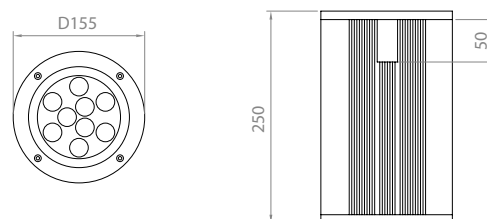

SHIFT.CL

EFFECTS
EFFECTS SERIES

References

Code	Light Color	Size-Power	Lense		Voltage	Driver
VL-SHIFT.CL	White					
	W24 2400K	Size A - 3,5W	8°	12°	UNIV 100-264Vac	STD ON/OFF
	W27 2700K	Size A - 8W	20°	30°		010 0-10V
	W30 3000K	Size B - 11W	45°	60°		DALI
	W40 4000K	Size B - 16W	ASYM			CAS Casambi
W60 6000K						
	White - COB Led module (SC)					
	W30 3000K	Size A - 10W	15°		UNIV 100-264Vac	
	W40 4000K	Size B - 26W				
	Single Color (SC)					
	R Red	Size A - 3,5W	8°	12°	UNIV 100-264Vac	STD ON/OFF
	B Blue	Size A - 8W	20°	30°		010 0-10V
	G Green	Size B - 11W	45°	60°		DALI
	A Amber	Size B - 16W	ASYM			CAS Casambi

Reference example

VL-SHIFT.CL-W24-SizeA-3,5W-8-UNIV-STD

Dimensions

SIZE A

SIZE B

Variations

SIZE A
D=100mm

SIZE B
D=155mm