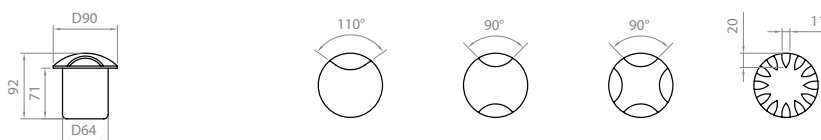

Reference example

VL-TRT-DK-W60-10W-2x15°-UNIV-STD

Low power

High power

Dimensions

Low power

High power

Accessories