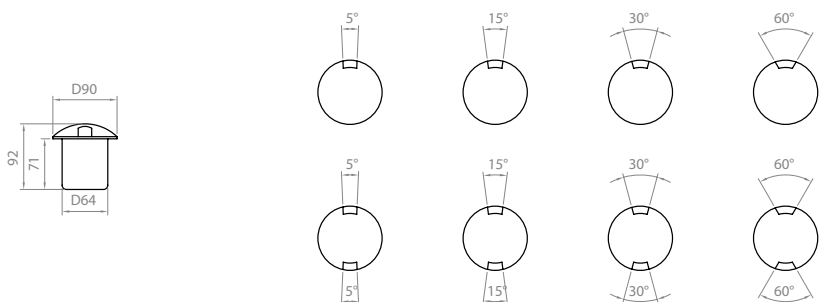

Reference example

VL-TRT-DK-W60-10W-2x15°-UNIV-STD

Low power

High power

Dimensions

Low power

High power

Accessories