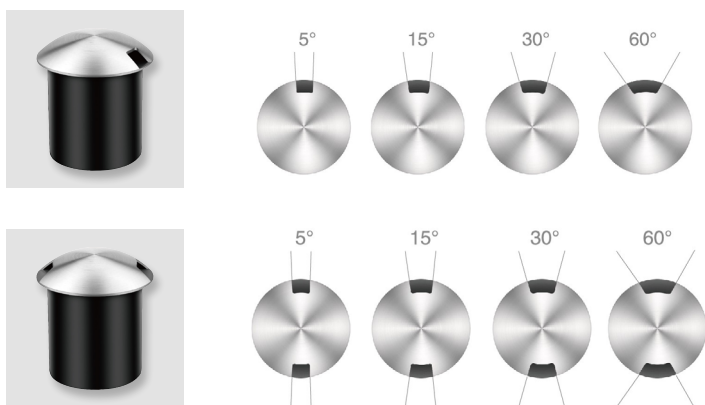

TURTLE

**UNDERGROUND
UNDERGROUND SERIES**

References

Code	Finish	Light Color	Lenght-Power	Lense	Voltage	Driver	
VL-TRT	LG Light grey DK Dark grey BK Blsck RAL Any RAL color	Low power - Wide beam					
		W24 2400K	4W	60°	UNIV 100-264Vac	STD ON/OFF	
		W27 2700K		2x60°	24 24Vdc	R Remote 230V	
		W30 3000K		4x60°		R010 Remote 0-10V	
		W40 4000K		12x15°		RD Remote DALI	
		W60 6000K				RCAS Remote Casambi	
		R Red					
		B Blue					
		G Green					
		A Amber					
		High power					
		W24 2400K	10W	5°	UNIV 100-264Vac	STD ON/OFF	
		W27 2700K		15°	24 24Vdc	R Remote 230V	
		W30 3000K		30°		R010 Remote 0-10V	
W40 4000K		60°		RD Remote DALI			
W60 6000K		2x5°		RCAS Remote Casambi			
R Red		2x15°					
B Blue		2x30°					
G Green		2x60°					
A Amber							

Reference example

VL-TRT-DK-W60-10W-2x15°-UNIV-STD

Low power

High power

Dimensions

Low power

High power

Accessories