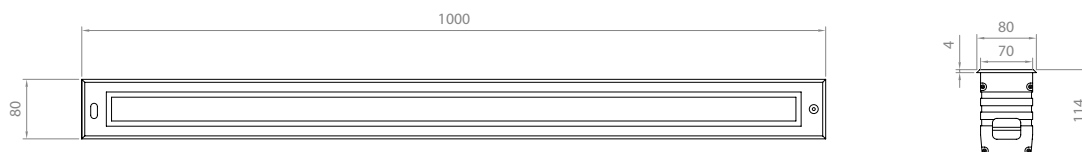

UNDERLINE.80

IP67	IK10	CREE XP-G	RECYCLE
FAILURE RATE < 0,1% after 25,000h	LIFE TIME Tested over 50,000h	MIN -20°C MAX 55°C	CLASE I

**UNDERGROUND
UNDERGROUND SERIES**

References

Code	Light Color	Size-Power	Lense		Voltage	Driver
VL-UND.80	White					
	W24 2400K	300mm - 7W	8°	12°	UNIV 100-264Vac	STD ON/OFF
	W27 2700K	300mm - 11W	20°	30°	24 24Vdc	010 0-10V
	W30 3000K	500mm - 11W	45°	60°		DALI
	W40 4000K	500mm - 14W	15x30°	10x60°		DALI
	W60 6000K	1000mm - 21W 1000mm - 28W 1000mm - 45W				CAS Casambi
	Single Color (SC)					
R Red	300mm - 7W	8°	12°	UNIV 100-264Vac	STD ON/OFF	
B Blue	300mm - 11W	20°	30°	24 24Vdc	010 0-10V	
G Green	500mm - 11W	45°	60°		DALI	
A Amber	500mm - 14W 1000mm - 21W 1000mm - 28W 1000mm - 45W	15x30°	10x60°		CAS Casambi	
	RGBW					
RGBW3	500mm - 12W	15°	20°	UNIV 100-264Vac	DMX	
4 in 1 Chip	500mm - 24W	30°	60°	24 24Vdc		
RGB+W3000K	1000mm - 48W	10x30°	10x60°			
RGBW4	4 in 1 Chip					
RGB+W4000K						

Reference example

VL-UND.80-R-1000-100W-5x20-UNIV-STD

Dimensions

Accessories

Code	Accessories
VL-UND.80	HC Honeycomb Grid Stainless steel recessed box is always included with the projector

Code	Accessories
VL-UND.80	*CBLX Special length cable

** Instead of X, put length of cable needed
Example: VL-UND.80-CBL-10m*