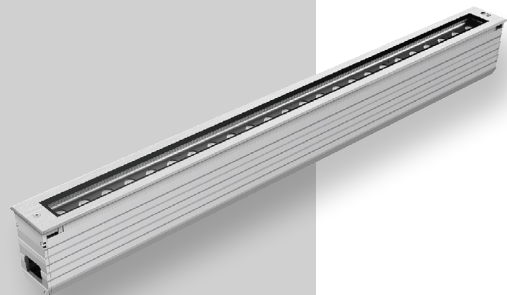

UNDERLINE.80

IP67	IK10	CREE XP-G	RECYCLE
FAILURE RATE < 0,1% after 25,000h	LIFE TIME Tested over 50,000h	MIN -20°C MAX 55°C	CLASE I

**UNDERGROUND
UNDERGROUND SERIES**

References

Code	Light Color	Size-Power	Lense		Voltage	Driver
VL-UND.80	White					
	W24 2400K	300mm - 7W	8°	12°	UNIV 100-264Vac	STD ON/OFF
	W27 2700K	300mm - 11W	20°	30°	24 24Vdc	010 0-10V
	W30 3000K	500mm - 11W	45°	60°		DALI
	W40 4000K	500mm - 14W	15x30°	10x60°		DALI
	W60 6000K	1000mm - 21W 1000mm - 28W 1000mm - 45W				CAS Casambi
	Single Color (SC)					
R Red	300mm - 7W	8°	12°	UNIV 100-264Vac	STD ON/OFF	
B Blue	300mm - 11W	20°	30°	24 24Vdc	010 0-10V	
G Green	500mm - 11W	45°	60°		DALI	
A Amber	500mm - 14W 1000mm - 21W 1000mm - 28W 1000mm - 45W	15x30°	10x60°		CAS Casambi	
	RGBW					
RGBW3	500mm - 12W	15°	20°	UNIV 100-264Vac	DMX	
4 in 1 Chip	500mm - 24W	30°	60°	24 24Vdc		
RGB+W3000K	1000mm - 48W	10x30°	10x60°			
RGBW4	4 in 1 Chip					
RGB+W4000K						

Reference example

VL-UND.80-R-1000-100W-5x20-UNIV-STD

Dimensions

Accessories

Code	Accessories
VL-UND.80	HC Honeycomb Grid Stainless steel recessed box is always included with the projector

Code	Accessories
VL-UND.80	*CBLX Special length cable

** Instead of X, put length of cable needed
Example: VL-UND.80-CBL-10m*