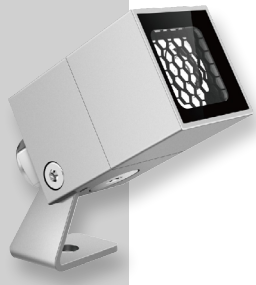

KUBO.NANO

RECTANGULAR PROJECTORS
KUBO SERIES

References

Code	Finish	Light Color	Power	Lense		Voltage	Driver	
VL-KUB.NANO	LG Light grey DK Dark grey WH White BK Black RAL Any RAL color	White						
		W24 2400K	3W	20°	30°	12 12Vdc	STD ON/OFF R Remote 230V R010 Remote 0-10V RD Remote DALI RCAS Remote Casambi	
		W27 2700K						45°
		W30 3000K	25x45°	24 24Vdc				
		W40 4000K						
	W60 6000K							
	Single Color (SC)							
	R Red	3W	20°	30°	12 12Vdc	STD ON/OFF R Remote 230V R010 Remote 0-10V RD Remote DALI RCAS Remote Casambi		
	B Blue						45°	60°
	G Green						25x45°	24 24Vdc
A Amber								

Reference example

VL-KUB.NANO-WH-W24-10W-12°-UNIV-STD

Dimensions

Accessories

Code	Accessories
VL-KUB.NANO	HC Honeycomb Grid

HC

Code	Accessories
VL-KUB.NANO	<ul style="list-style-type: none"> *POLE Pole *CLP Clap *VSR Visor *CBLX Special length cable