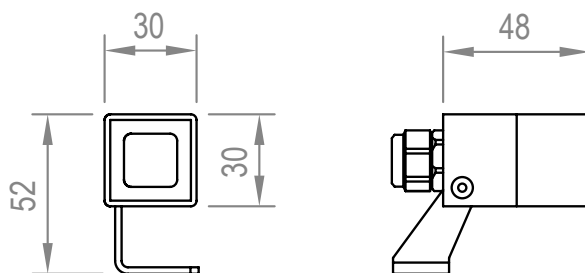

Reference example

VL-KUB.NANO-WH-W24-10W-12°-UNIV-STD

Dimensions

Accessories

Code	Accessories
VL-KUB.NANO	HC Honeycomb Grid

HC

Code	Accessories
VL-KUB.NANO	<ul style="list-style-type: none"> *POLE Pole *CLP Clap *VSR Visor *CBLX Special length cable

** Instead of X, put length of cable needed
Example: VL-KUB.NANO-CBL-10m*

POLE

CLP

VSR