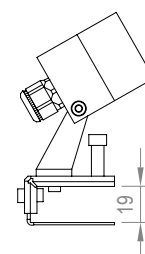

Reference example

VL-KUB.NANO-WH-W24-10W-12°-UNIV-STD

Dimensions

Accessories

Code	Accessories
VL-KUB.NANO	HC Honeycomb Grid

HC

Code	Accessories
VL-KUB.NANO	<ul style="list-style-type: none"> *POLE Pole *CLP Clap *VSR Visor *CBLX Special length cable

** Instead of X, put length of cable needed
Example: VL-KUB.NANO-CBL-10m*

POLE

CLP

VSR