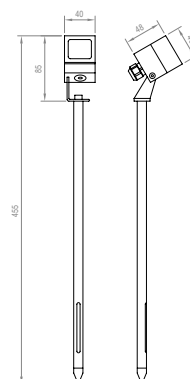

KUBO.NANO

RECTANGULAR PROJECTORS
KUBO SERIES

References

Code	Finish	Light Color	Power	Lense		Voltage	Driver	
VL-KUB.NANO	LG Light grey DK Dark grey WH White BK Black RAL Any RAL color	White						
		W24 2400K	3W	20°	30°	12 12Vdc	STD ON/OFF R Remote 230V R010 Remote 0-10V RD Remote DALI RCAS Remote Casambi	
		W27 2700K						45°
		W30 3000K	25x45°	24 24Vdc				
		W40 4000K						
	W60 6000K							
	Single Color (SC)							
	R Red	3W	20°	30°	12 12Vdc	STD ON/OFF R Remote 230V R010 Remote 0-10V RD Remote DALI RCAS Remote Casambi		
	B Blue						45°	60°
	G Green						25x45°	24 24Vdc
A Amber								

Reference example

VL-KUB.NANO-WH-W24-10W-12°-UNIV-STD

Dimensions

Accessories

Code	Accessories
VL-KUB.NANO	HC Honeycomb Grid

HC

Code	Accessories
VL-KUB.NANO	<ul style="list-style-type: none"> *POLE Pole *CLP Clap *VSR Visor *CBLX Special length cable

** Instead of X, put length of cable needed
Example: VL-KUB.NANO-CBL-10m*

POLE

CLP

VSR