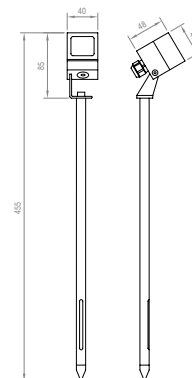

KUBO.MIN

RECTANGULAR PROJECTORS
KUBO SERIES

References

Code	Finish	Light Color	Power	Lense		Voltage	Driver
VL-KUB.MIN	LG Light grey DK Dark grey WH White BK Black RAL Any RAL color	White					
		W24 2400K	6W	8°	12°	UNIV	STD ON/OFF
		W27 2700K		20°	30°		
		W30 3000K		40°	60°		
		W40 4000K		15x30°	10x70°		
		W60 6000K					
		Single Color (SC)					
		R Red	6W	4,5°	8°	UNIV	STD ON/OFF
		B Blue		12°	20°		
		G Green		30°	40°		
	A Amber	60°		5x20°			
			10x70°				
	RGBW						
	RGBW3	6W	20°	40°	12 12Vdc	RD Remote DALI	
	4 in 1 Chip RGB+W3000K		60°	15x30°			
RGBW4		15x60°			DMX		
4 in 1 Chip RGB+W4000K					RCAS Remote Casambi		

Reference example

VL-KUB.MIN-WH-W24-10W-12°-UNIV-STD

Dimensions

Accessories

Code	Accessories
VL-KUB.MIN	HC Honeycomb Grid

HC

Code	Accessories
VL-KUB.MIN	<ul style="list-style-type: none"> *POLE Pole *CLP Clap *VSR Visor *CBLX Special length cable

** Instead of X, put length of cable needed
Example: VL-KUB.MIN-CBL-10m*

POLE

CLP

VSR