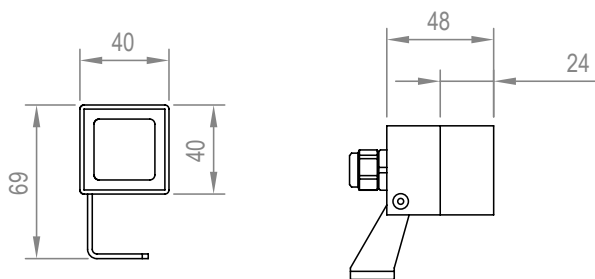

Reference example

VL-KUB.MIN-WH-W24-10W-12°-UNIV-STD

Dimensions

Accessories

Code	Accessories
VL-KUB.MIN	HC Honeycomb Grid

HC

Code	Accessories
VL-KUB.MIN	<ul style="list-style-type: none"> *POLE Pole *CLP Clap *VSR Visor *CBLX Special length cable

** Instead of X, put length of cable needed
Example: VL-KUB.MIN-CBL-10m*

POLE

CLP

VSR