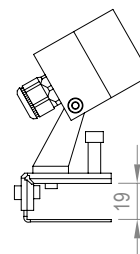

Reference example

VL-KUB.MIN-WH-W24-10W-12°-UNIV-STD

Dimensions

Accessories

Code	Accessories
VL-KUB.MIN	HC Honeycomb Grid

HC

Code	Accessories
VL-KUB.MIN	<ul style="list-style-type: none"> *POLE Pole *CLP Clap *VSR Visor *CBLX Special length cable

** Instead of X, put length of cable needed
Example: VL-KUB.MIN-CBL-10m*

POLE

CLP

VSR