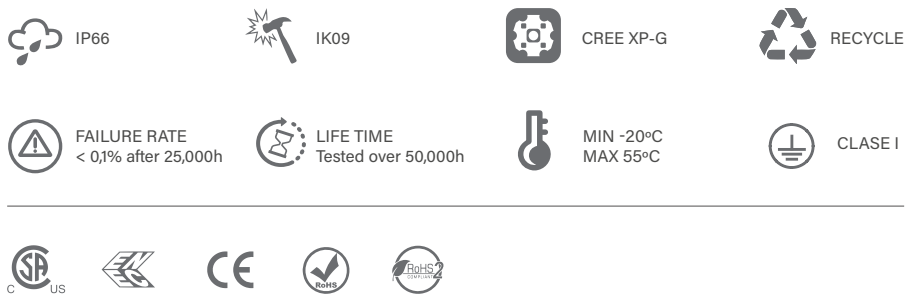

KUBO.MIN

RECTANGULAR PROJECTORS
KUBO SERIES

References

Code	Finish	Light Color	Power	Lense		Voltage	Driver
VL-KUB.MIN	LG Light grey DK Dark grey WH White BK Black RAL Any RAL color	White					
		W24 2400K	6W	8°	12°	UNIV	STD ON/OFF
		W27 2700K		20°	30°		
		W30 3000K		40°	60°		
		W40 4000K		15x30°	10x70°		
		W60 6000K					
		Single Color (SC)					
		R Red	6W	4,5°	8°	UNIV	STD ON/OFF
		B Blue		12°	20°		
		G Green		30°	40°		
	A Amber	60°		5x20°			
			10x70°				
	RGBW						
	RGBW3	6W	20°	40°	12 12Vdc	RD Remote DALI	
	4 in 1 Chip RGB+W3000K		60°	15x30°			
RGBW4		15x60°			DMX		
4 in 1 Chip RGB+W4000K					RCAS Remote Casambi		