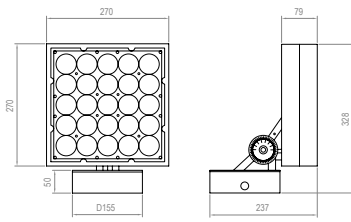

Reference example

VL-KUB25-C-DK-W60-120W-60°-UNIV-STD

Variations

A
Base

B
Base 2

C
Pole Arm
D=45mm

Dimensions

TYPE A

TYPE B

TYPE C

Accessories

Code	Accessories
------	-------------

VL-KUB25 HC Honeycomb Grid
MSH Mesh

Code	Accessories
------	-------------

VL-KUB25 SHD Shields
 *1BR Bracket for 1 projector * Must be used with Type C
 *2BR Bracket for 2 projector * Must be used with Type C
 *CBLX Special length cable * Instead of X, put length of cable needed
 Example: VL-KUB25-CBL-10m