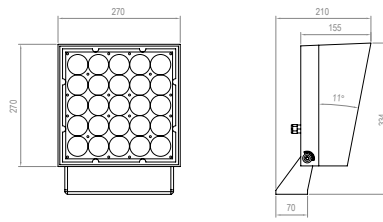

Reference example

VL-KUB25-C-DK-W60-120W-60°-UNIV-STD

Variations

A
Base

B
Base 2

C
Pole Arm
D=45mm

Dimensions

TYPE A