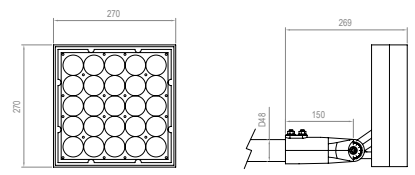

Dimensions

TYPE C

Accessories

Code	Accessories

VL-KUB25 HC Honeycomb Grid
MSH Mesh

Code	Accessories

VL-KUB25 SHD Shields
*1BR Bracket for 1 projector * Must be used with Type C
*2BR Bracket for 2 projector * Must be used with Type C
*CBLX Special length cable * Instead of X, put length of cable needed
Example: VL-KUB25-CBL-10m